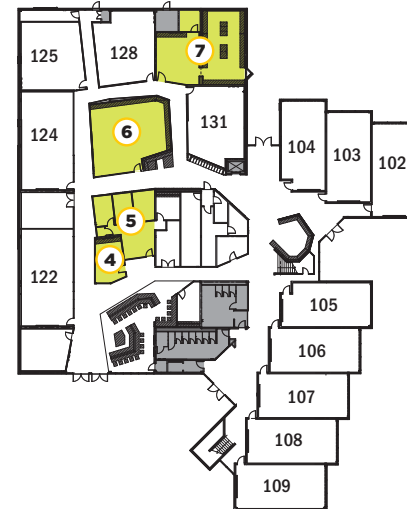

BUILDING C

LEVEL 1

- 1 Cafeteria (Everytable)
- 2 Theater (Room 180)

LEVEL 2

- 3 Walkway to Building D

BUILDING D

LEVEL 1

- 4 VR Lab (Room 118)
- 5 Student Services (Room 116)
- 6 Interaction Design Studio
- 7 Corsair Newspaper Newsroom (Room 130)

LEVEL 2

- 8 Computer Lab (Room 217)
- 9 Faculty and Administrative Offices (Suite 240)