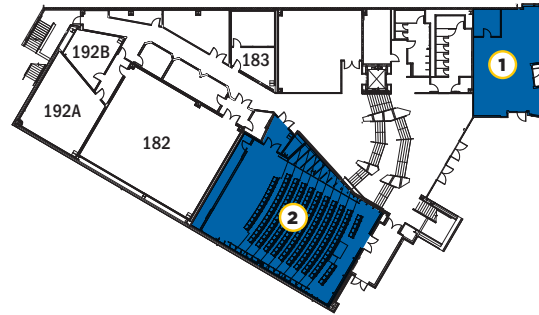

P Parking

🚲 Bicycle Parking

♿ Accessible Entrances
 Entrances in buildings not marked
 are accessible. Accessible parking
 available in every lot.

🛗 Elevators

SMC MAIN & SATELLITE CAMPUSES

- **MAIN CAMPUS** 1900 Pico Blvd.
- **AIRPORT ARTS CAMPUS (AIR)** 2800 Airport Ave.
- **BUNDY CAMPUS (BUNDY)** 3171 S. Bundy Dr., Los Angeles
 Noncredit Initiatives/Registration
- **DISTRICT OFFICES** 2714 Pico Blvd.
 Business & Payroll Services | Human Resources | Superintendent/President's Office
- **EMERITUS CAMPUS (EC)** 1227 2nd St.
 Community Education | Emeritus Program for Older Adults
- **MALIBU CAMPUS (MALBU)** 23555 Civic Center Way, Malibu
- **PERFORMING ARTS CENTER (PAC)** 1310 11th St.
 Pete and Susan Barrett Art Gallery | Music Hall | The Edey
 The Eli and Edythe Broad Stage
- **SANTA MONICA EARLY CHILDHOOD LAB SCHOOL (ECLS)** 1802 4th St.

BUILDING C

LEVEL 1

- 1 Cafeteria (Everytable)
- 2 Theater (Room 180)

LEVEL 2

- 3 Walkway to Building D

BUILDING D

LEVEL 1

- 4 VR Lab (Room 118)
- 5 Student Services (Room 116)
- 6 Interaction Design Studio
- 7 Corsair Newspaper Newsroom (Room 130)