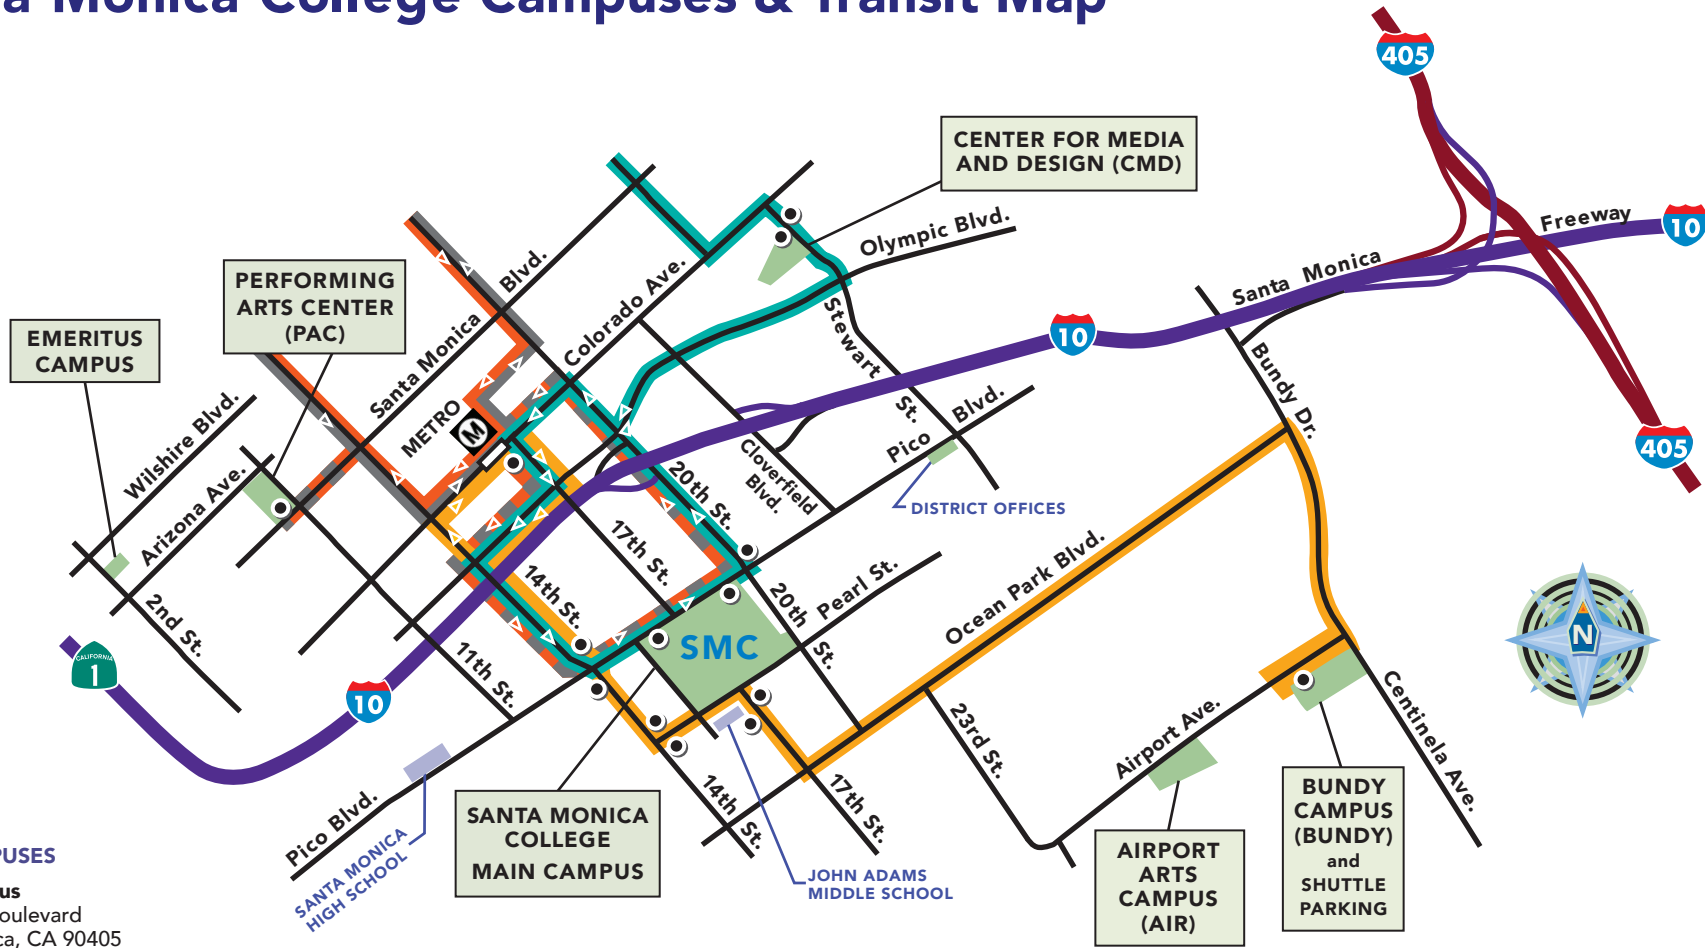

# Santa Monica College Campuses & Transit Map

### Main Campus

1900 Pico Boulevard  
Santa Monica, CA 90405

### District Offices

2714 Pico Boulevard  
Santa Monica, CA 90405

## ADDITIONAL CLASS LOCATIONS